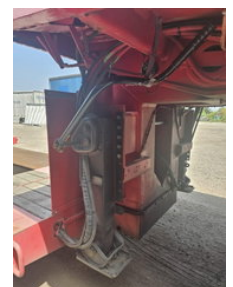

Properties

Single weight

12.100kg